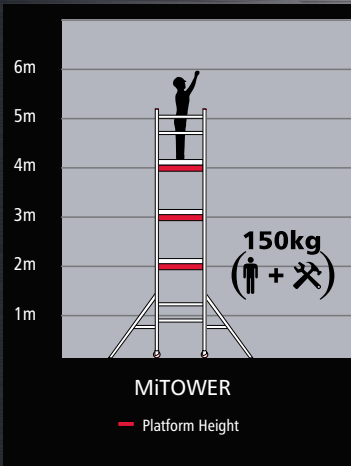

Mi TOWER

MiTOWER is a versatile and high quality one man tower designed in accordance with the latest testing and quality standards

- One person erect and dismantle
- Easy to transport
- Compact
- Strong
- Small footprint
- Working heights of 4m, 5m and 6m
- QR coded
- Branding options

One Person

Easy To Transport

Strong

Compact

Specifications	Working Heights		
	4m	5m	6m
Overall Length (mm)	1170	1170	1170
Overall Width (mm)	728	728	728
Overall Height (m)	3	4	5
Platform Dimensions (mm)	1021 x 610	1021 x 610	1021 x 610
Platform Height (m)	2	3	4
Gross Weight (kg)	77	99	110
Stabiliser Footprint (m)	2.8(l) x 2.4(w)	2.8(l) x 2.4(w)	2.8(l) x 2.4(w)