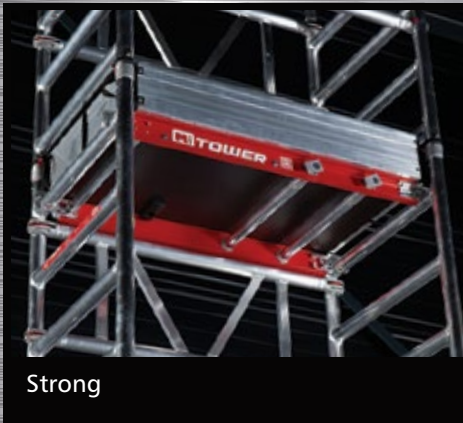

Mi TOWER

MiTOWER is a versatile and high quality one man tower designed in accordance with the latest testing and quality standards

- One person erect and dismantle
- Easy to transport
- Compact
- Strong
- Small footprint
- Working heights of 4m, 5m and 6m
- QR coded
- Branding options

One Person

Easy To Transport

Strong

Compact

Specifications	Working Heights		
	4m	5m	6m
Overall Length (mm)	1170	1170	1170
Overall Width (mm)	728	728	728
Overall Height (m)	3	4	5
Platform Dimensions (mm)	1021 x 610	1021 x 610	1021 x 610
Platform Height (m)	2	3	4
Gross Weight (kg)	77	99	110
Stabiliser Footprint (m)	2.8(l) x 2.4(w)	2.8(l) x 2.4(w)	2.8(l) x 2.4(w)