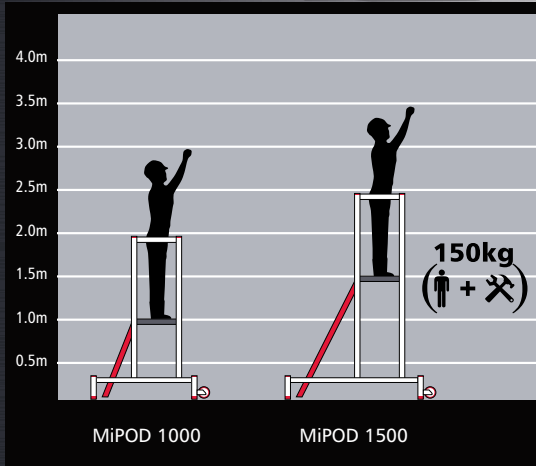

MiPOD

MiPOD is a versatile and high quality podium designed in accordance with the latest testing and quality standards

- Anti-surf
- Saloon style safety gates
- Fits through doorways
- Easy tip to castors to move
- Fully folding
- MiPOD 1000 and 1500 versions
- Narrow and wide base versions
- Working heights of 2.75m to 3.5m

Saloon Safety Gates

Anti-surf

Folding

Wide Base MiPOD 1500

Doorway Access - Tip to Castors

Specifications

MiPOD 1000

MiPOD 1500

Overall Length (mm)	1490	1812
Overall Width (mm)	780	1168
Overall Height (mm)	1980	2489
Platform Dimensions (mm)	625 x 510	625 x 510
Lower Platform Height (mm)	750	1250
Upper Platform Height (mm)	1000	1500
Gross Weight (kg)	55	35
Articulated Weight (kg)	28	17