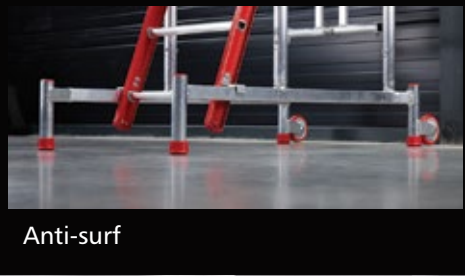

MiPOD

MiPOD is a versatile and high quality podium designed in accordance with the latest testing and quality standards

- Anti-surf
- Saloon style safety gates
- Fits through doorways
- Easy tip to castors to move
- Fully folding
- MiPOD 1000 and 1500 versions
- Narrow and wide base versions
- Working heights of 2.75m to 3.5m

Saloon Safety Gates

Anti-surf

Folding

Wide Base MiPOD 1500

Doorway Access - Tip to Castors

Specifications

MiPOD 1000

MiPOD 1500