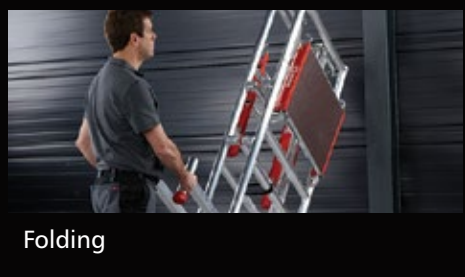

MiPOD

MiPOD is a versatile and high quality podium designed in accordance with the latest testing and quality standards

- Anti-surf
- Saloon style safety gates
- Fits through doorways
- Easy tip to castors to move
- Fully folding
- MiPOD 1000 and 1500 versions
- Narrow and wide base versions
- Working heights of 2.75m to 3.5m

Saloon Safety Gates

Anti-surf

Folding

Wide Base MiPOD 1500

Doorway Access - Tip to Castors

Specifications

MiPOD 1000

MiPOD 1500