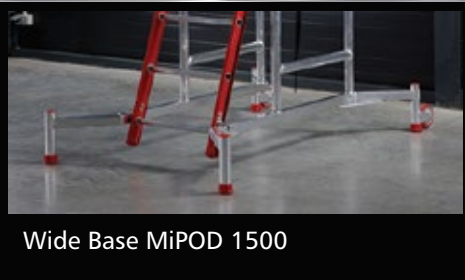

MiPOD

MiPOD is a versatile and high quality podium designed in accordance with the latest testing and quality standards

- Anti-surf
- Saloon style safety gates
- Fits through doorways
- Easy tip to castors to move
- Fully folding
- MiPOD 1000 and 1500 versions
- Narrow and wide base versions
- Working heights of 2.75m to 3.5m

Saloon Safety Gates

Anti-surf

Folding

Wide Base MiPOD 1500

Doorway Access - Tip to Castors

Specifications

MiPOD 1000

MiPOD 1500

Overall Length (mm)	1490	1812
Overall Width (mm)	780	1168
Overall Height (mm)	1980	2489
Platform Dimensions (mm)	625 x 510	625 x 510
Lower Platform Height (mm)	750	1250
Upper Platform Height (mm)	1000	1500
Gross Weight (kg)	55	35
Articulated Weight (kg)	28	17